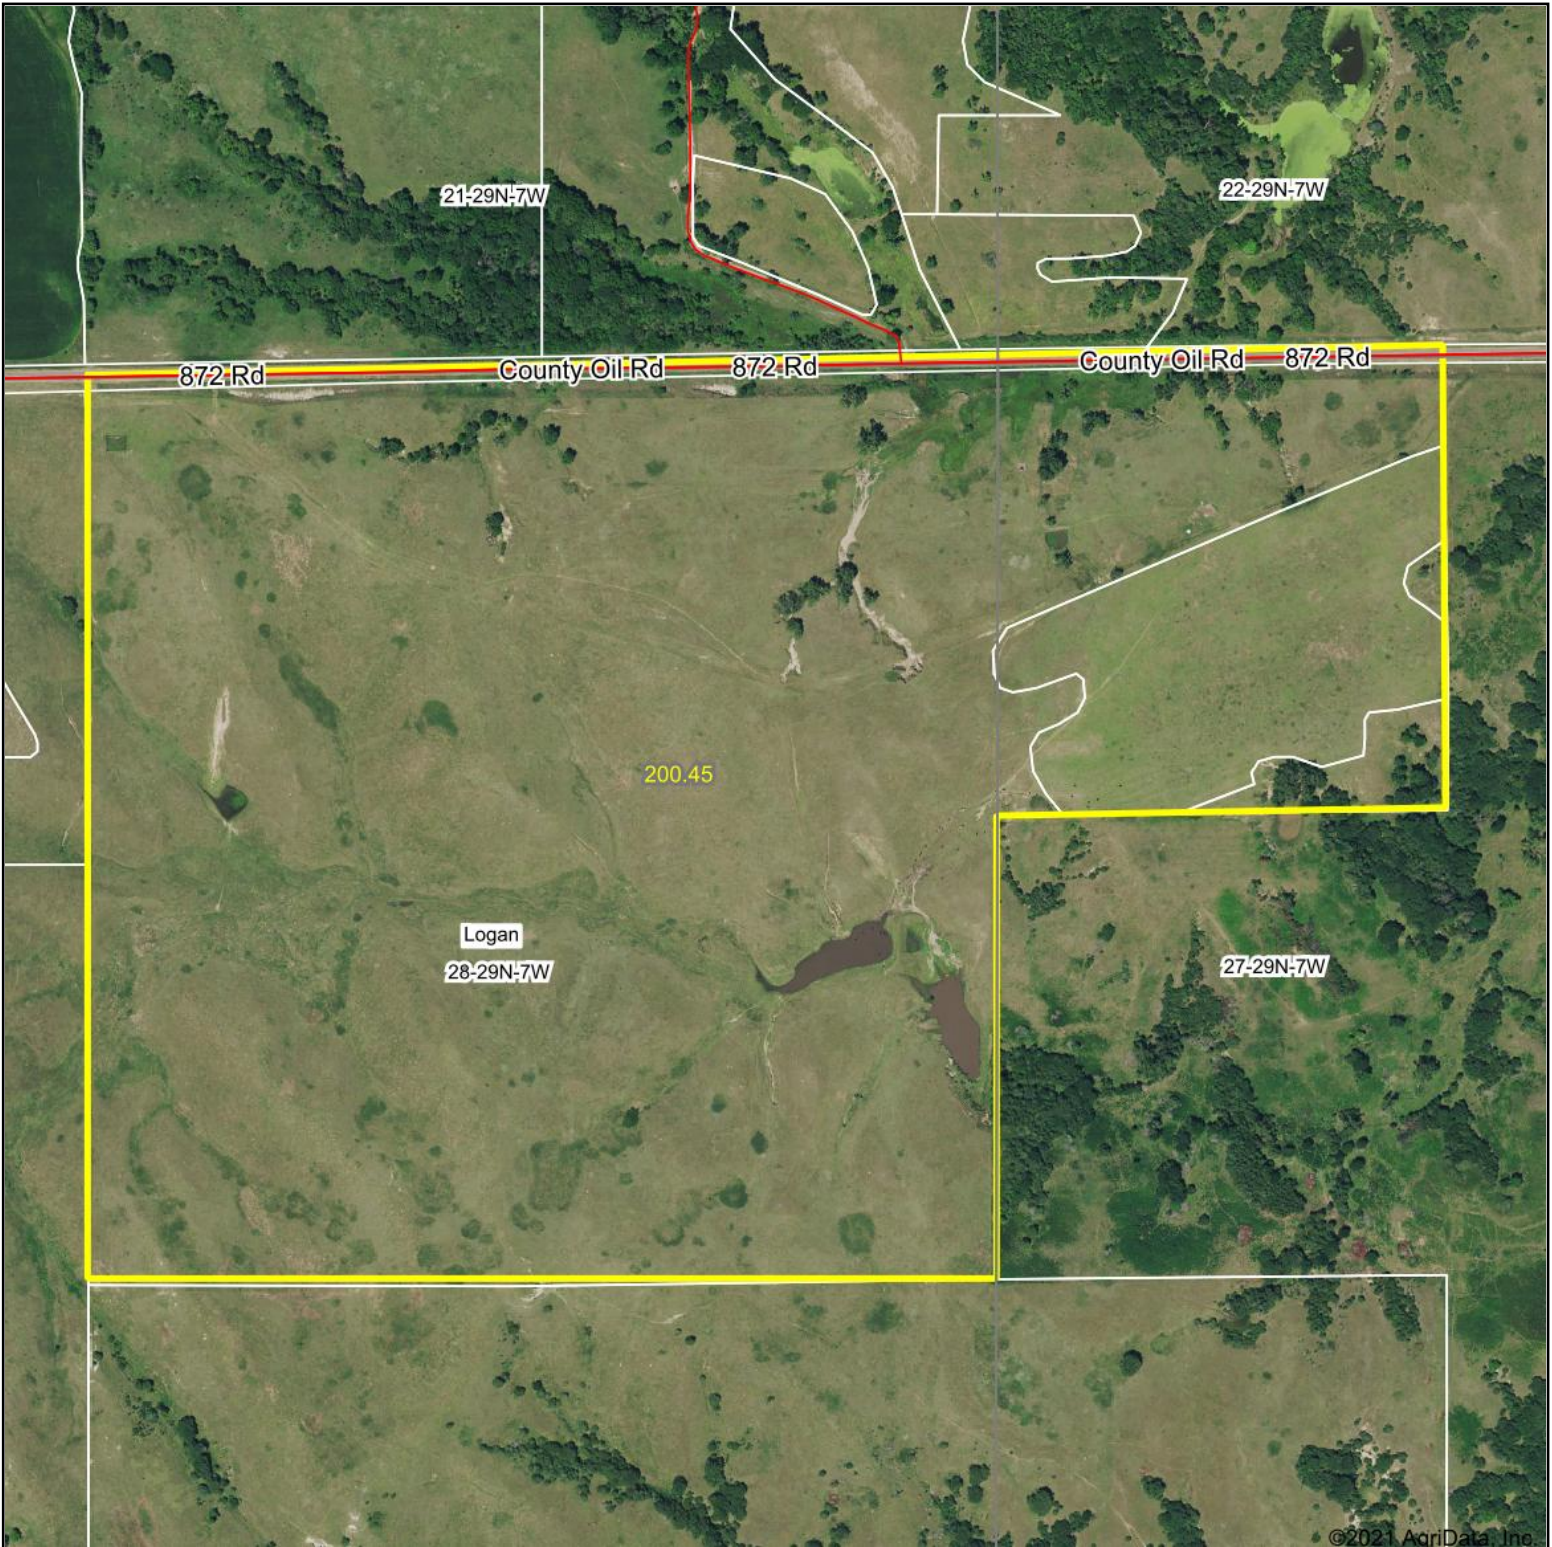

Aerial Map

Map Center: 42° 27' 46.96, -98° 8' 1.18

28-29N-7W
Knox County
Nebraska

7/23/2021