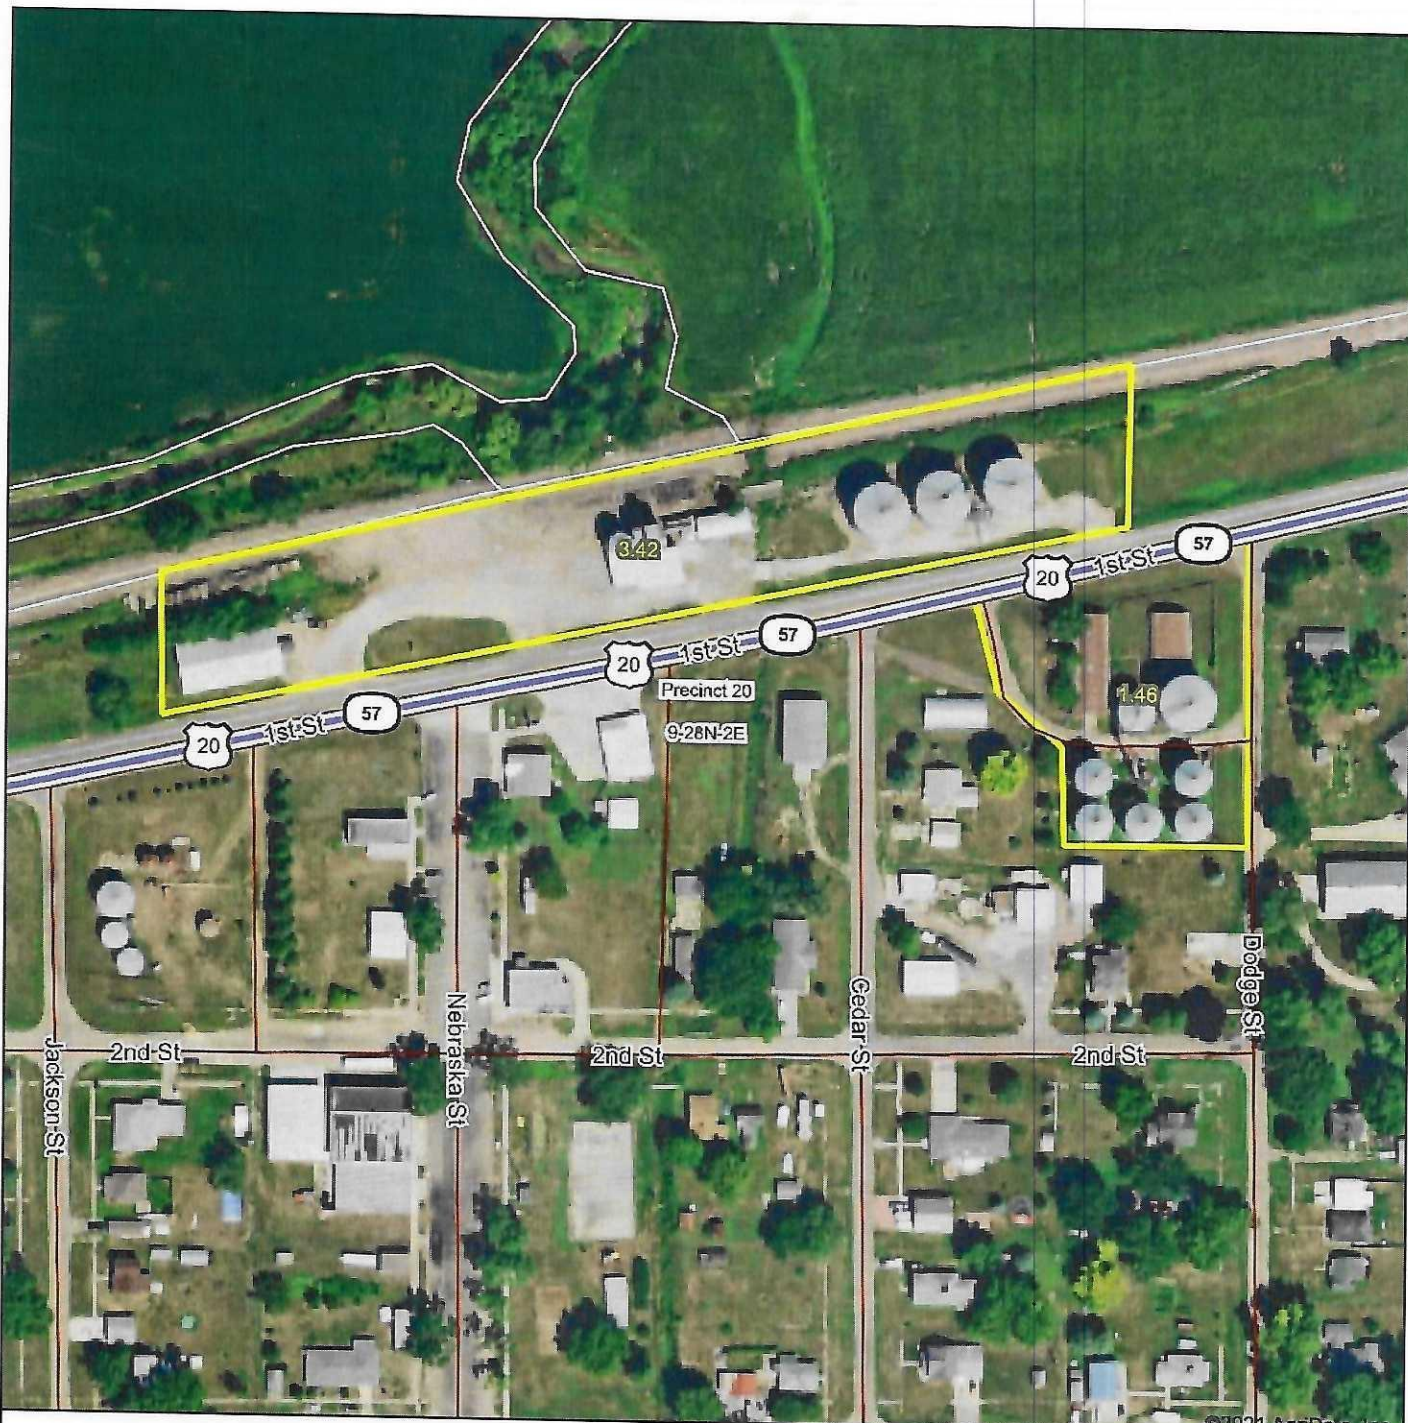

Aerial Map

©2021 AgriData, Inc.

Map Center: 42° 24' 50.65, -97° 12' 22.31

9-28N-2E
Cedar County
Nebraska

3/11/2021

Maps Provided By:
 **surety**
CUSTOMIZED ONLINE MAPPING
© AgriData, Inc. 2021 www.AgnDataInc.com

Field borders provided by Farm Service Agency as of 5/21/2008.

BURLINGTON NORTHERN

BELDEN GRAIN & FEED, INC.
BELDEN - CEDAR COUNTY

LICENSE 1777
CODE 8-5066

↑ NORTH

NPSC
LINCOLN, NEBRASKA

PAGE 1 of 1
REVISED BY MLP
DATE 11/05

783,445
44,545

738,900